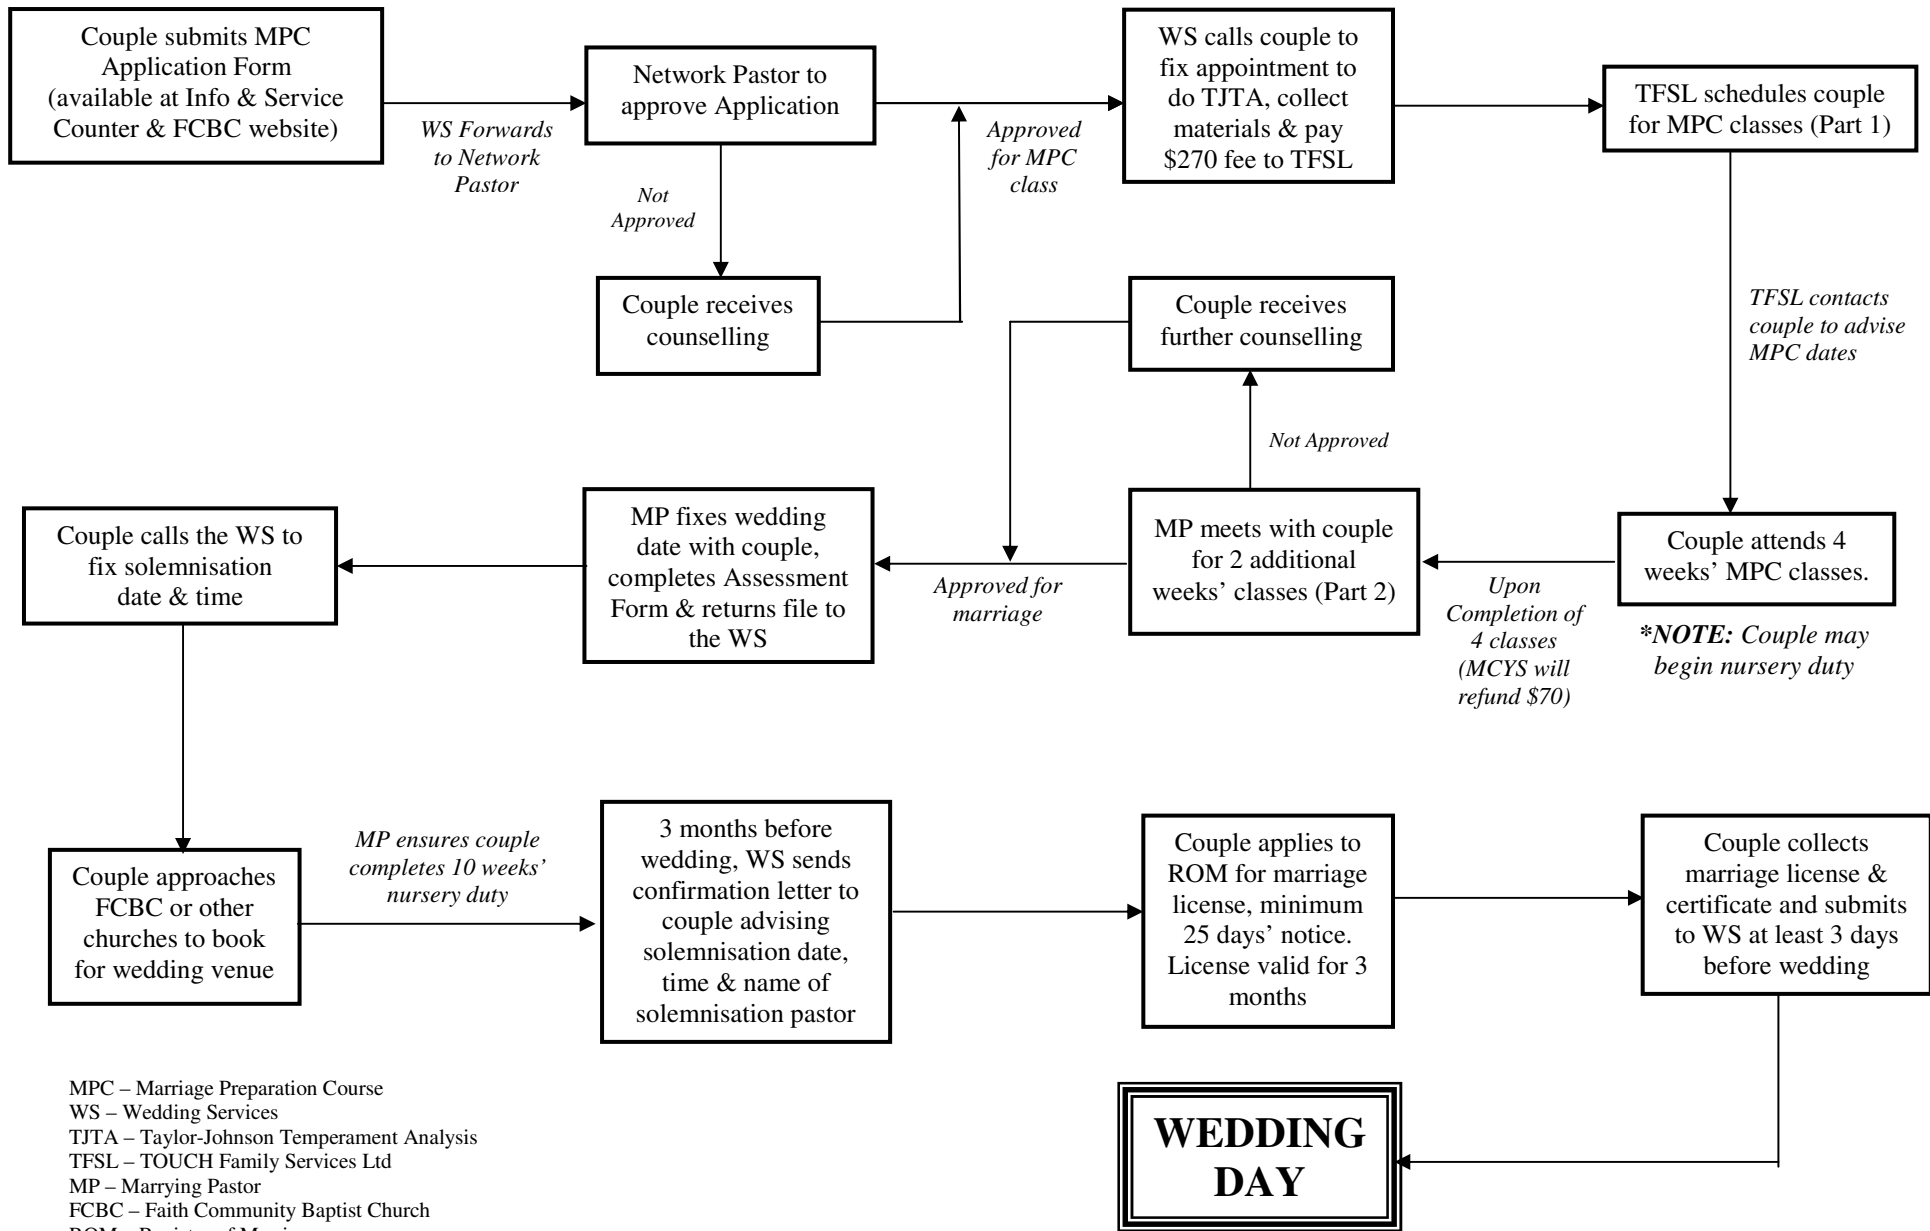

Wedding Procedure Flow Chart

MPC – Marriage Preparation Course
 WS – Wedding Services
 TJTA – Taylor-Johnson Temperament Analysis
 TFSL – TOUCH Family Services Ltd
 MP – Marrying Pastor
 FCBC – Faith Community Baptist Church
 ROM – Registry of Marriages
 MCYS – Ministry of Community Development Youth and Sports