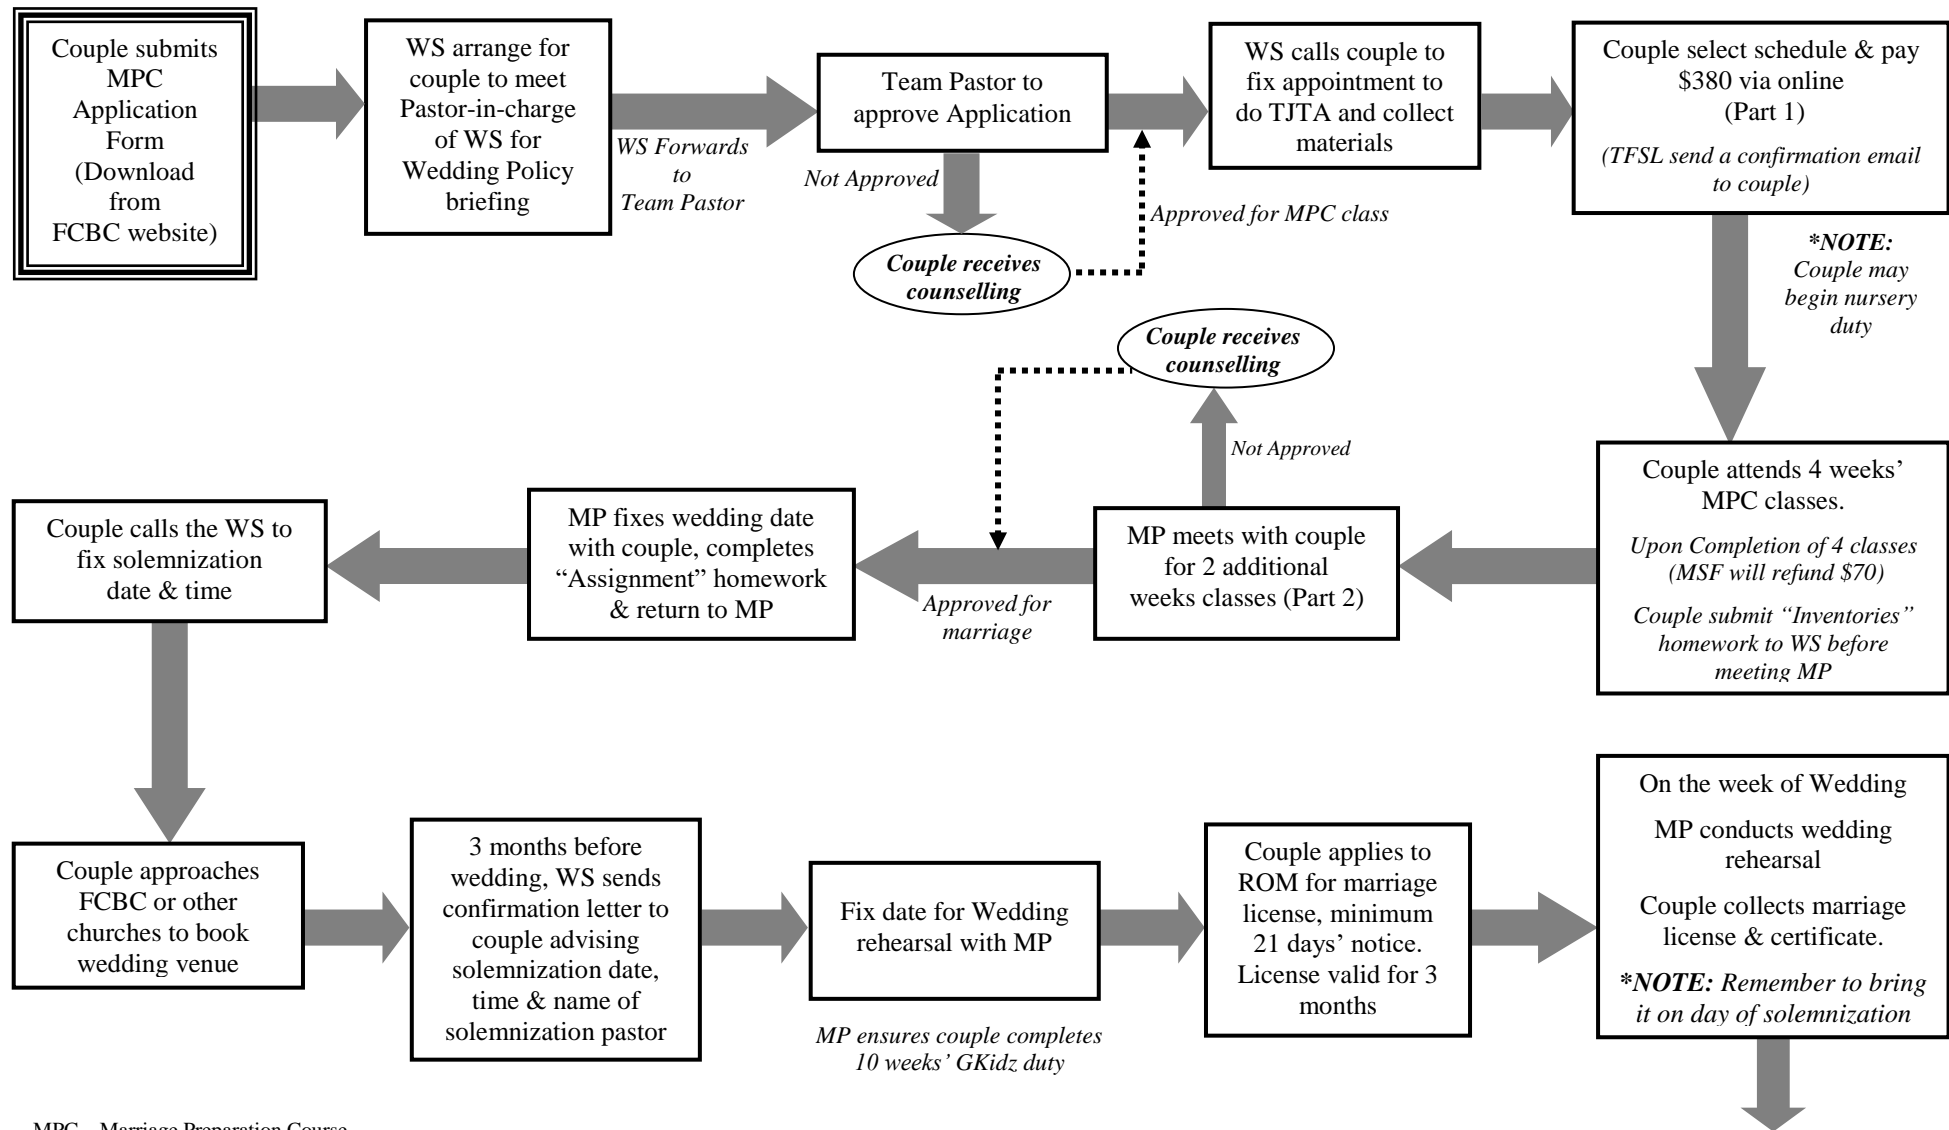

# Wedding Procedure Flow Chart

MPC – Marriage Preparation Course  
 WS – Wedding Services  
 TJTA – Taylor-Johnson Temperament Analysis  
 TFSL – TOUCH Family Services Ltd  
 MP – Marrying Pastor  
 FCBC – Faith Community Baptist Church  
 ROM – Registry of Marriages  
 MSF – Ministry of Social and Family Development

<http://www.fcbc.org.sg/pastoral-care/wedding>