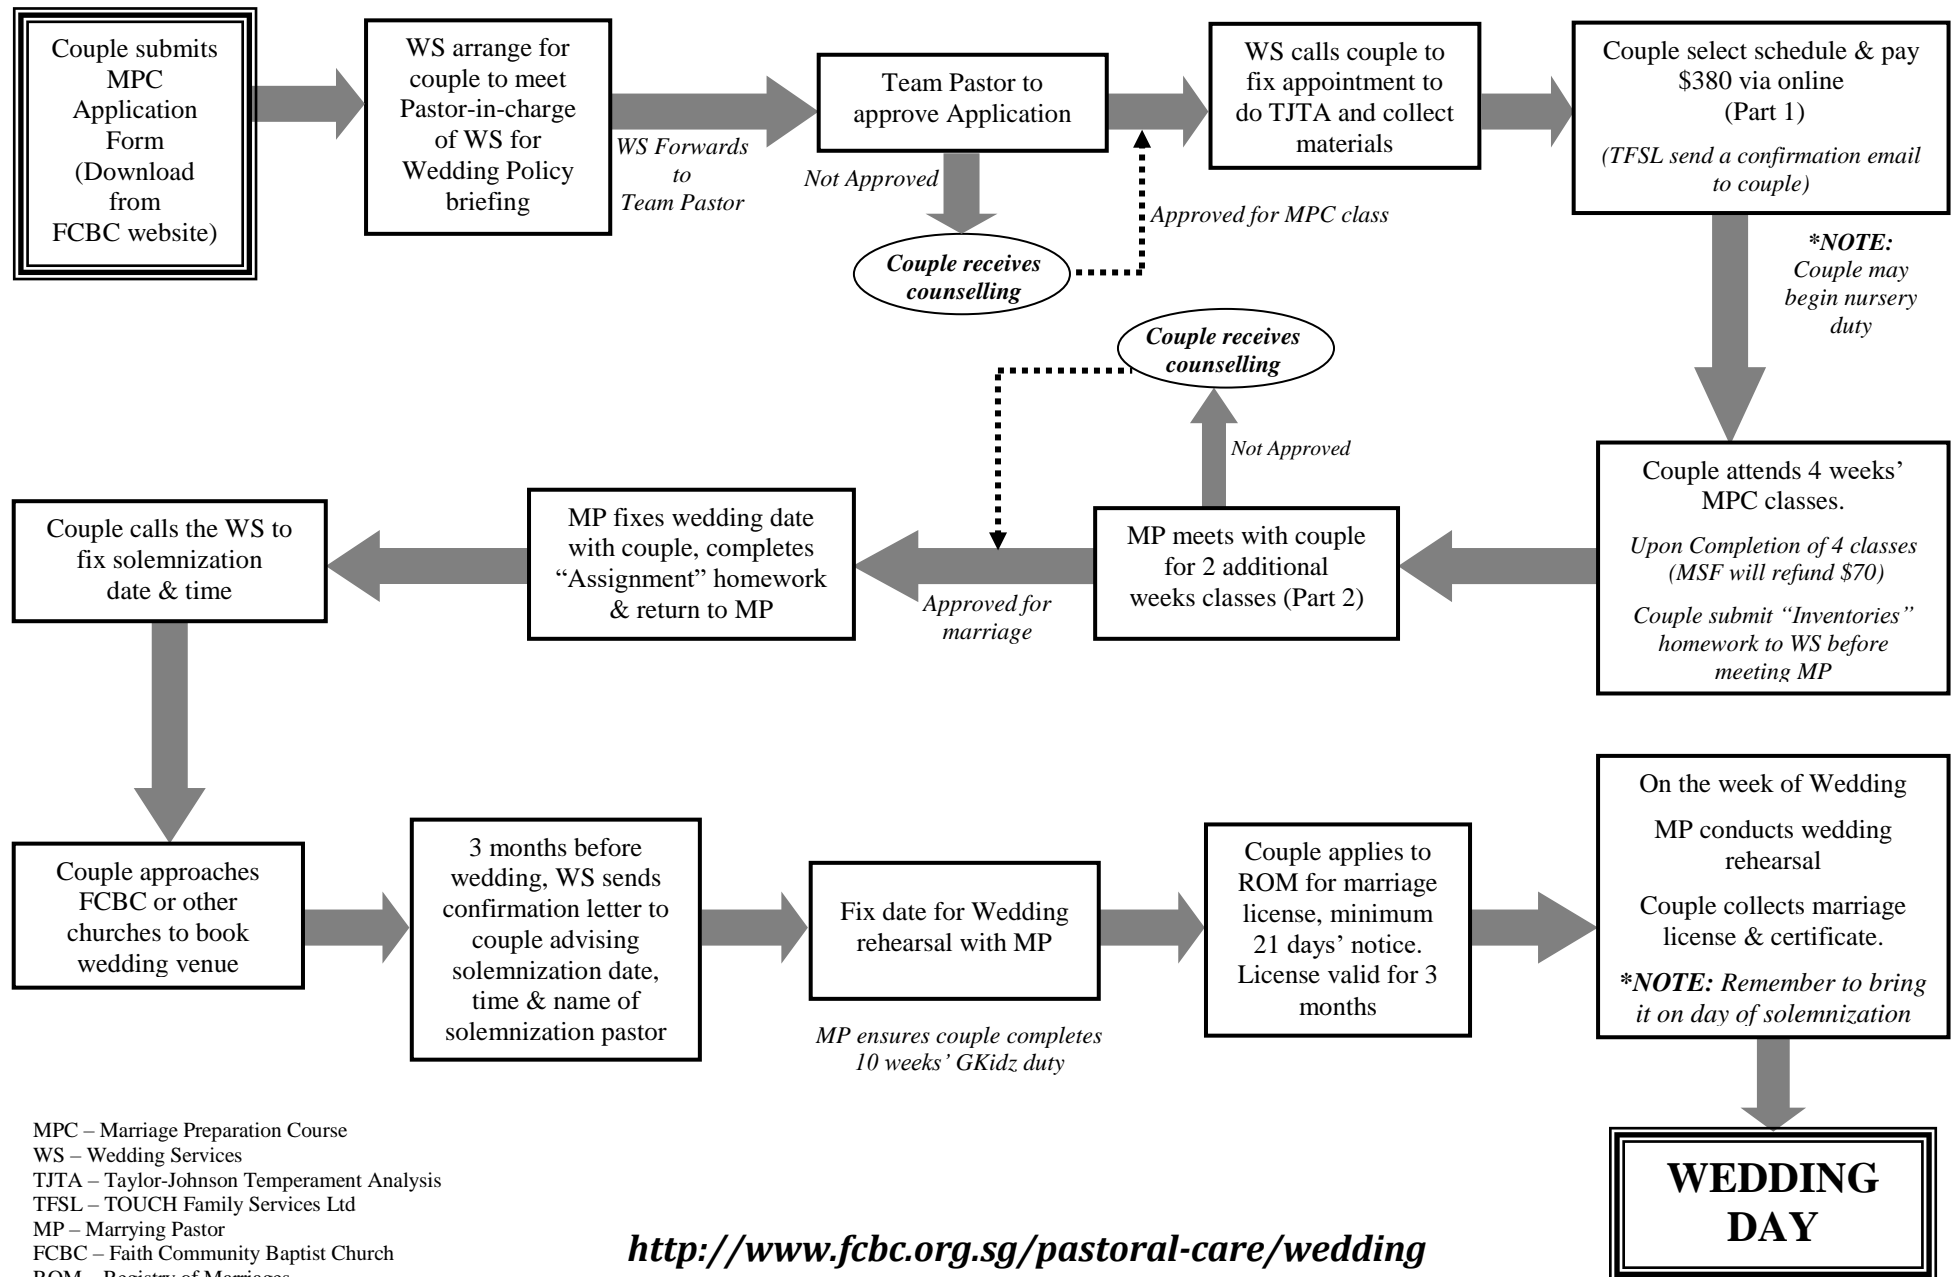

# Wedding Procedure Flow Chart

MPC – Marriage Preparation Course  
 WS – Wedding Services  
 TJTA – Taylor-Johnson Temperament Analysis  
 TFSL – TOUCH Family Services Ltd  
 MP – Marrying Pastor  
 FCBC – Faith Community Baptist Church  
 ROM – Registry of Marriages  
 MSF – Ministry of Social and Family Development

<http://www.fcbc.org.sg/pastoral-care/wedding>