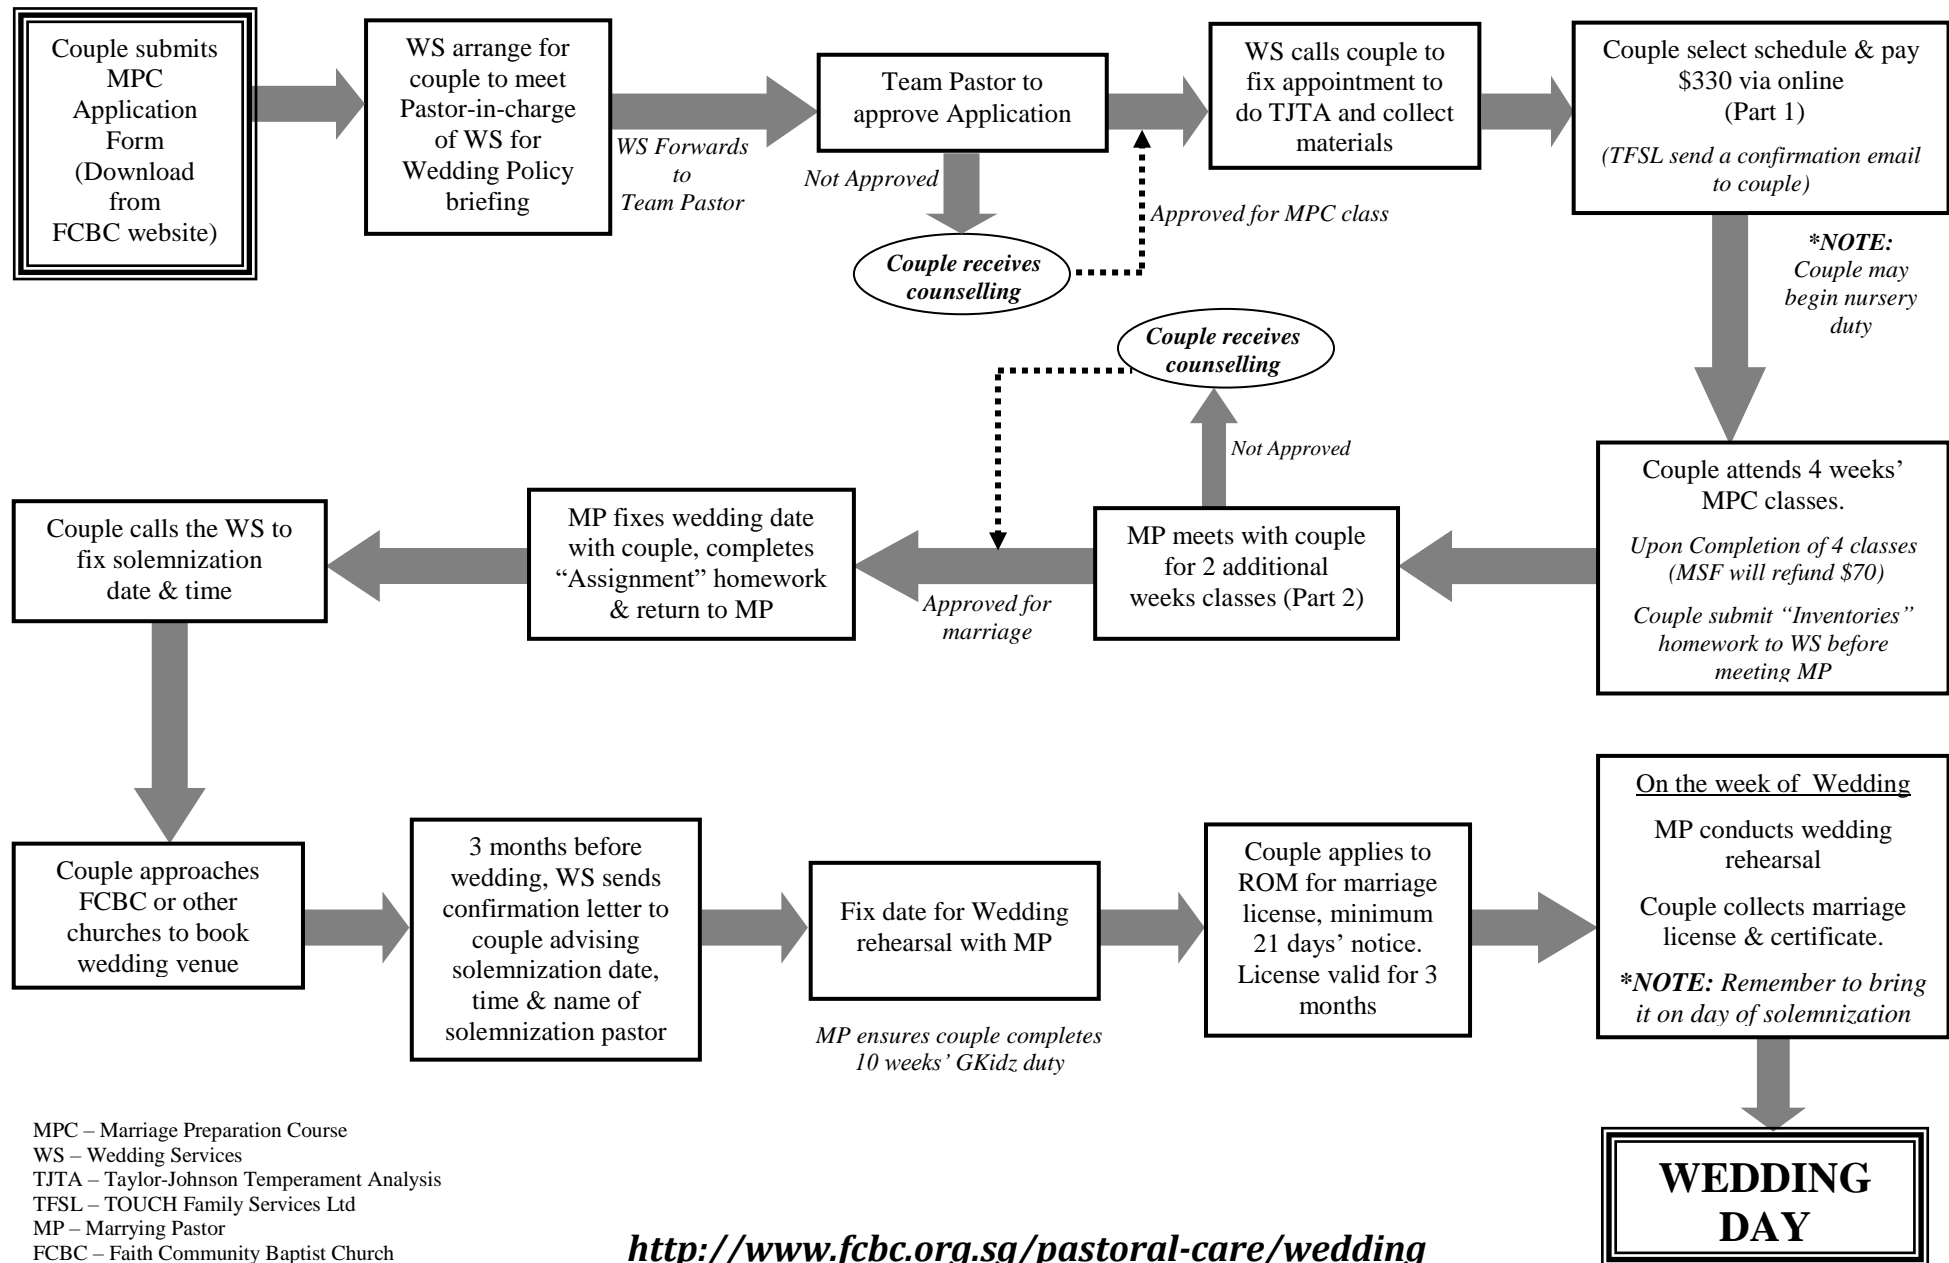

Wedding Procedure Flow Chart

MPC – Marriage Preparation Course
 WS – Wedding Services
 TJTA – Taylor-Johnson Temperament Analysis
 TFSL – TOUCH Family Services Ltd
 MP – Marrying Pastor
 FCBC – Faith Community Baptist Church
 ROM – Registry of Marriages
 MSF – Ministry of Social and Family Development

<http://www.fcbc.org.sg/pastoral-care/wedding>